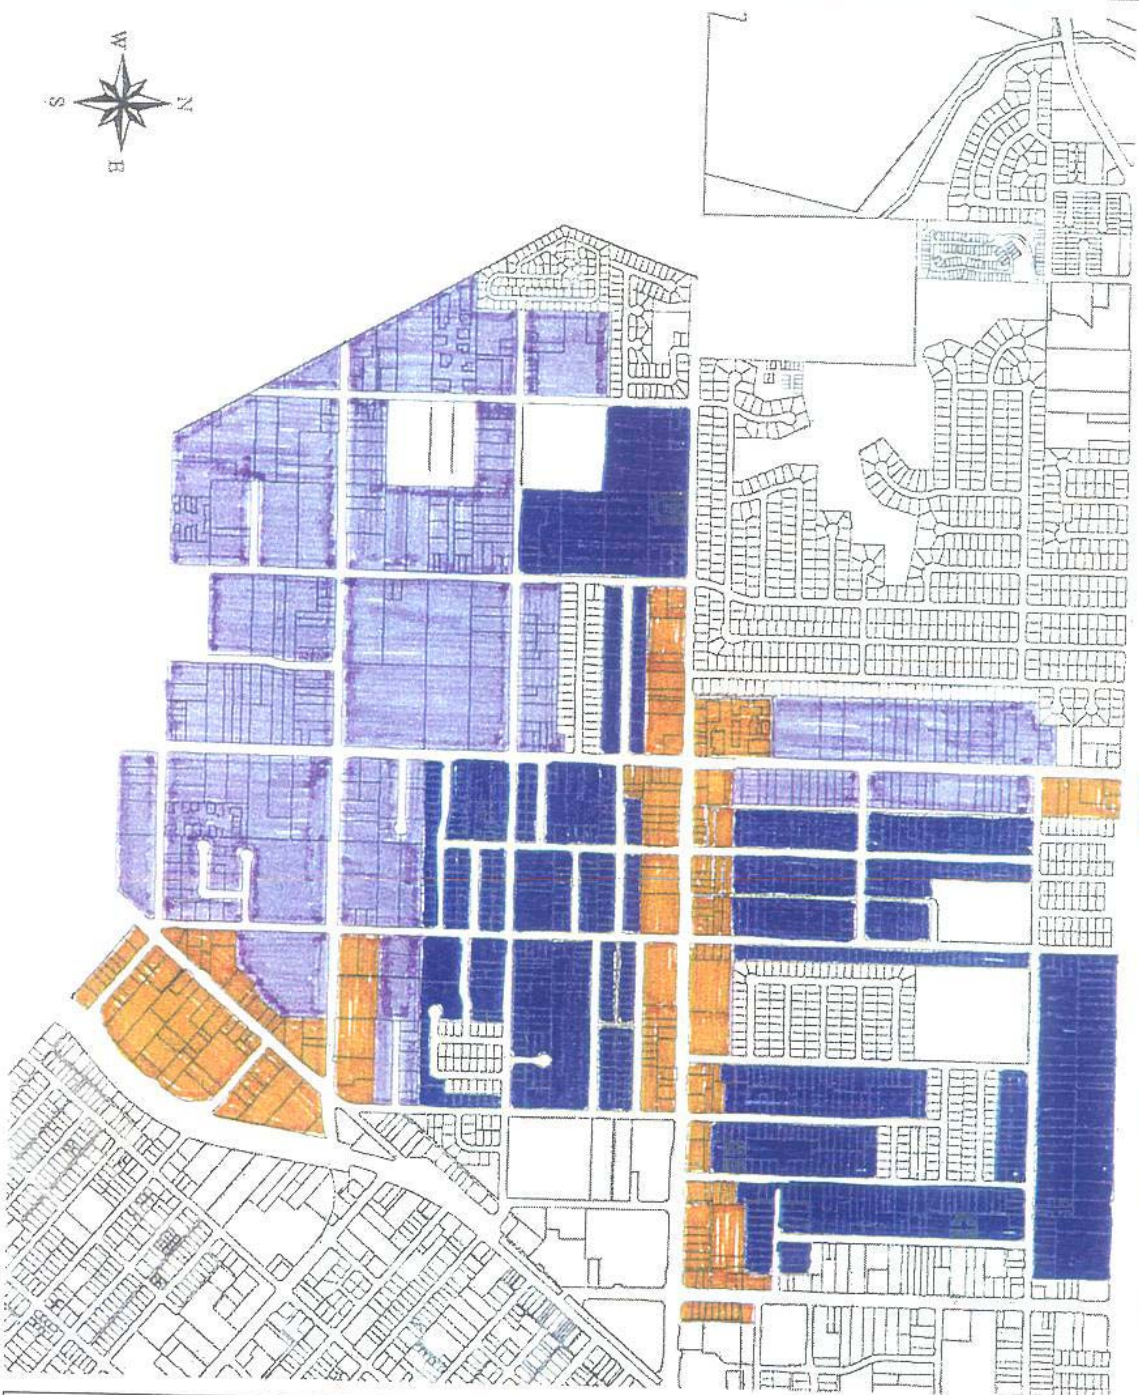

WROC IMPLEMENTATION PLAN AREA MAP

LEGEND

-  B-1
Live Work or Residential
Overlay zone
-  A-2
Mixed Use, Commercial-
Residential hybrid
Overlay zone
-  D-1
Residential Ownership
Incentives Overlay